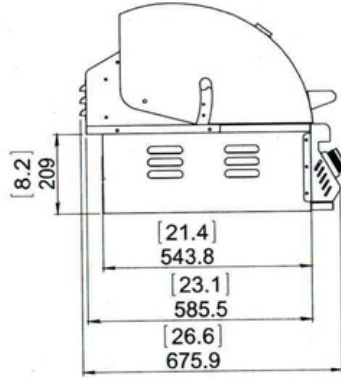

## CUTOUT

CUTOUT DIMENSIONS	
LENGTH	97CM
WIDTH	57CM
HIGHT	21CM