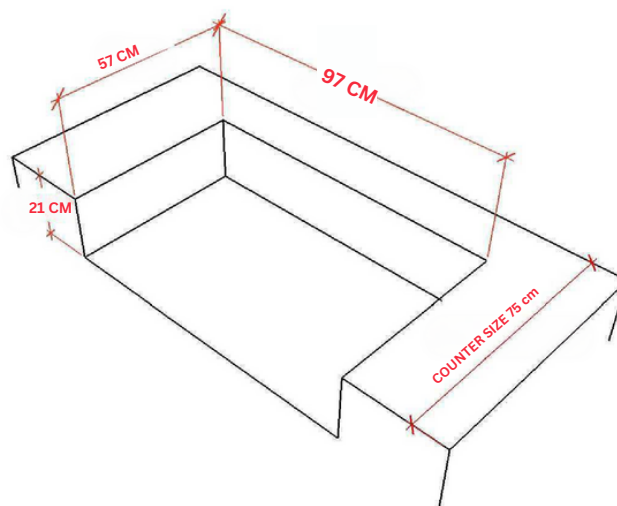

## CUTOUT

CUTOUT DIMENSIONS	
LENGTH	97CM
WIDTH	57CM
HIGHT	21CM