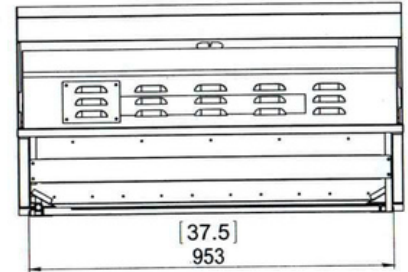

## CUTOUT

CUTOUT DIMENSIONS	
LENGTH	97CM
WIDTH	57CM
HIGHT	21CM