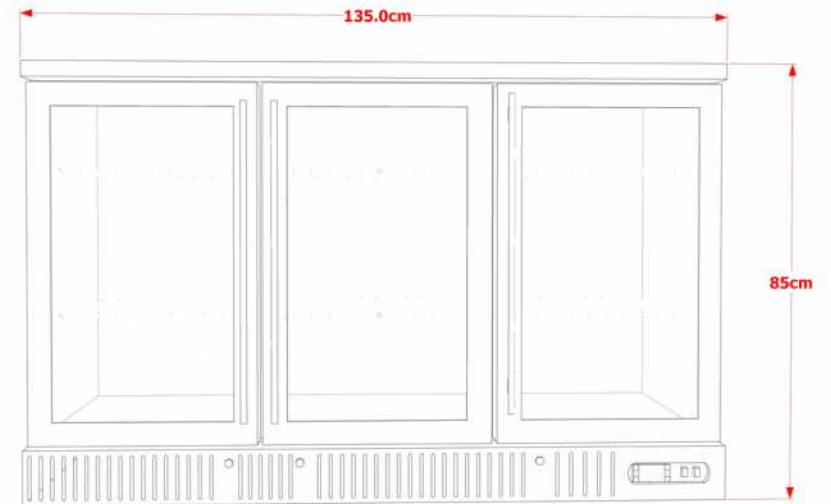

TRIPLE GLASS DOOR REFRIGERATOR

MODEL NO : Z3GLD

SIDE VIEW

FRONT VIEW

CUTOUT