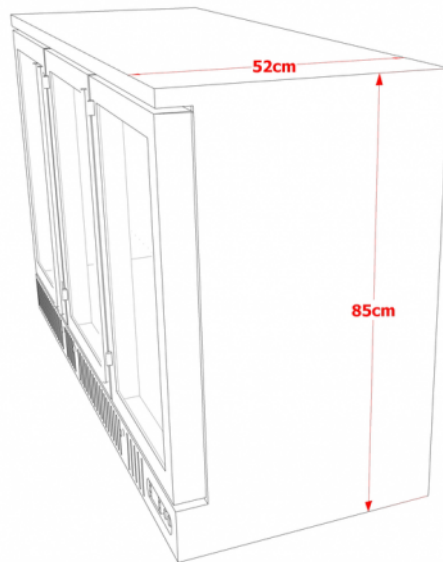

TRIPLE GLASS DOOR REFRIGERATOR

MODEL NO : Z3GLD

SIDE VIEW

FRONT VIEW

CUTOUT