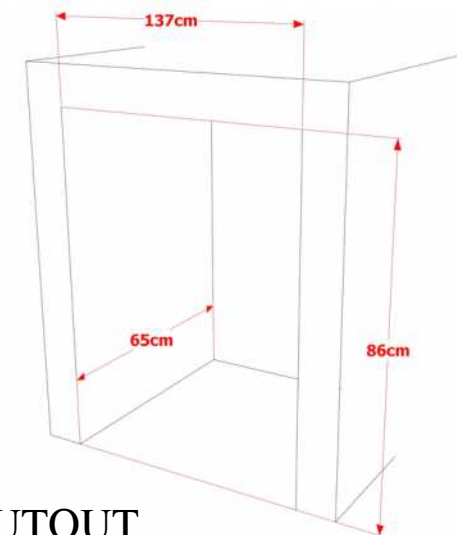

TRIPLE GLASS DOOR REFRIGERATOR

MODEL NO : Z3GLD

SIDE VIEW

FRONT VIEW

CUTOUT