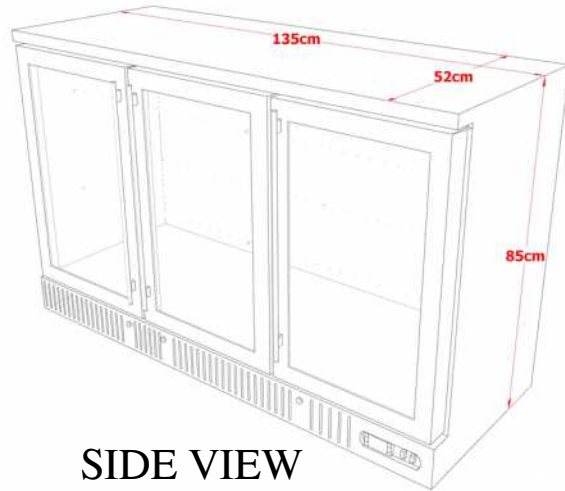

TRIPLE GLASS DOOR REFRIGERATOR

MODEL NO : Z3GLD

SIDE VIEW

FRONT VIEW

CUTOUT