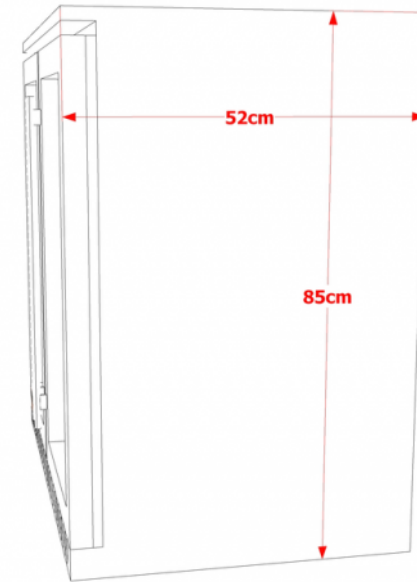

DOUBLE GLASS DOOR REFRIGERATOR  
MODEL NO : Z2GLD24

SIDE VIEW

FRONT VIEW

CUTOUT