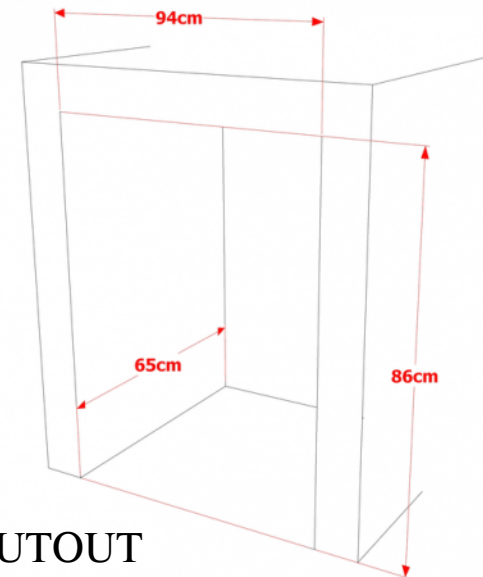

DOUBLE GLASS DOOR REFRIGERATOR  
MODEL NO : Z2GLD24

SIDE VIEW

FRONT VIEW

CUTOUT