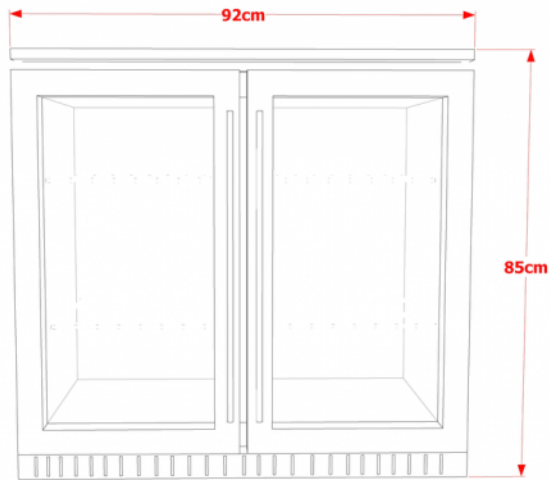

DOUBLE GLASS DOOR REFRIGERATOR  
MODEL NO : Z2GLD24

SIDE VIEW

FRONT VIEW

CUTOUT