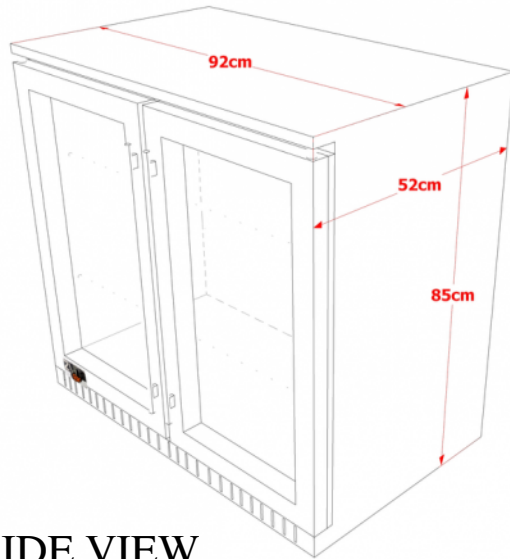

DOUBLE GLASS DOOR REFRIGERATOR  
MODEL NO : Z2GLD24

SIDE VIEW

FRONT VIEW

CUTOUT