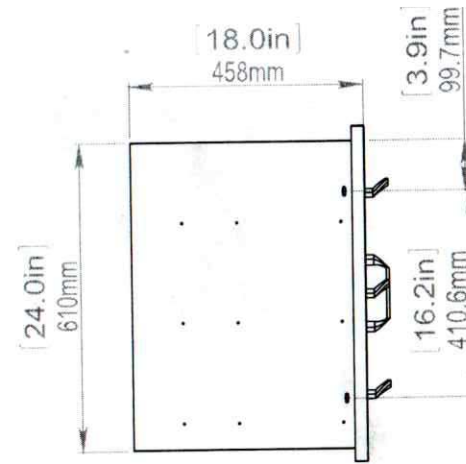

TRIPLE DRAWER WITH DOOR COMBO
MODEL NO - ZTDDC

CUTOUT