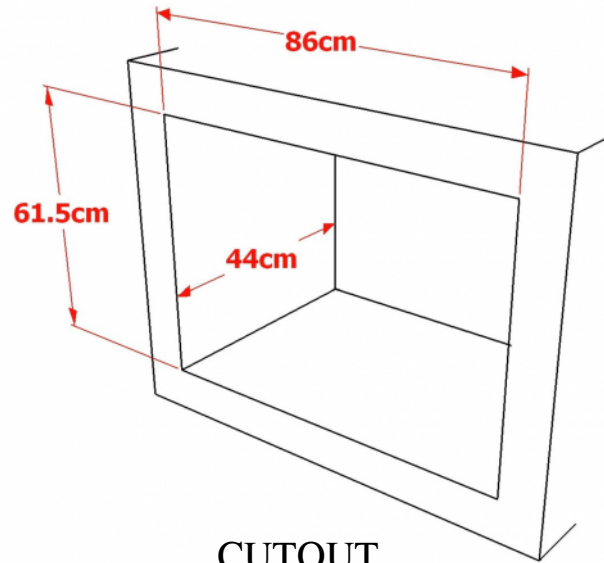

TRIPLE DRAWER WITH DOOR COMBO
MODEL NO - ZTDDC

CUTOUT