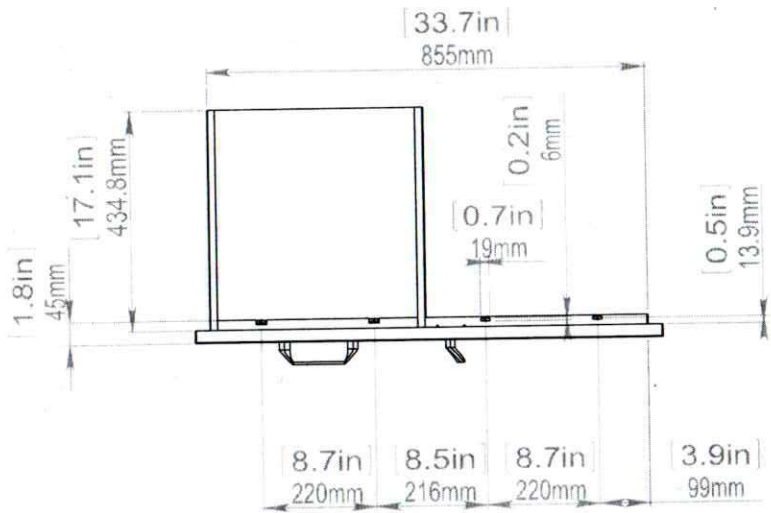

TRIPLE DRAWER WITH DOOR COMBO
MODEL NO - ZTDDC

CUTOUT