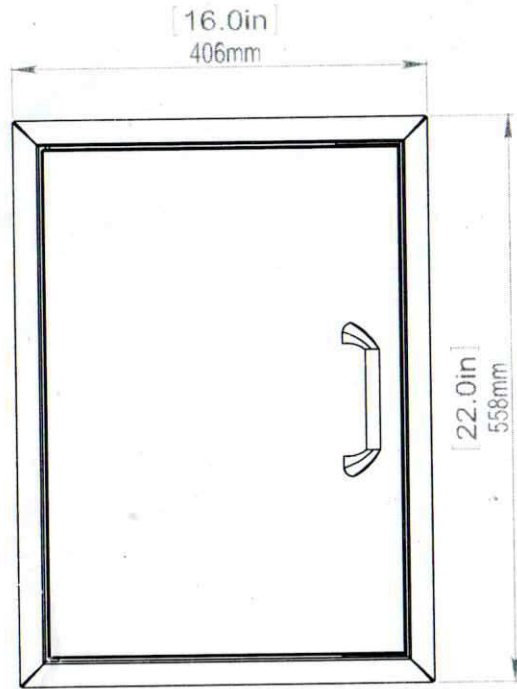

20"x 14" SINGLE ACCESS DOOR MODEL NO - ZSA20-V

CUTOUT