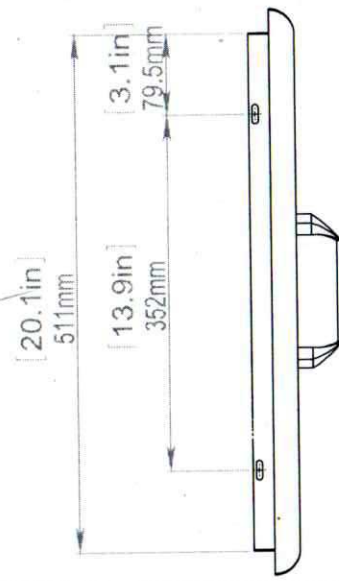

20"x 14" SINGLE ACCESS DOOR MODEL NO - ZSA20-V

CUTOUT