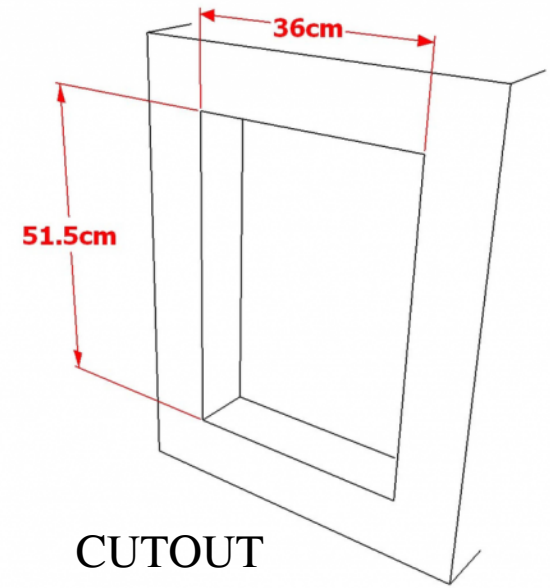

20"x 14" SINGLE ACCESS DOOR MODEL NO - ZSA20-V

CUTOUT