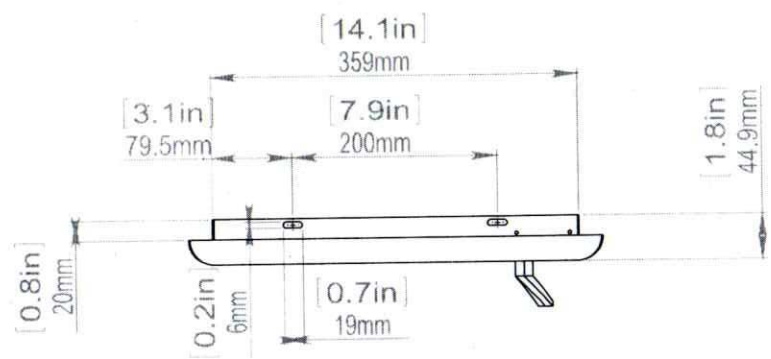

20"x 14" SINGLE ACCESS DOOR MODEL NO - ZSA20-V

CUTOUT