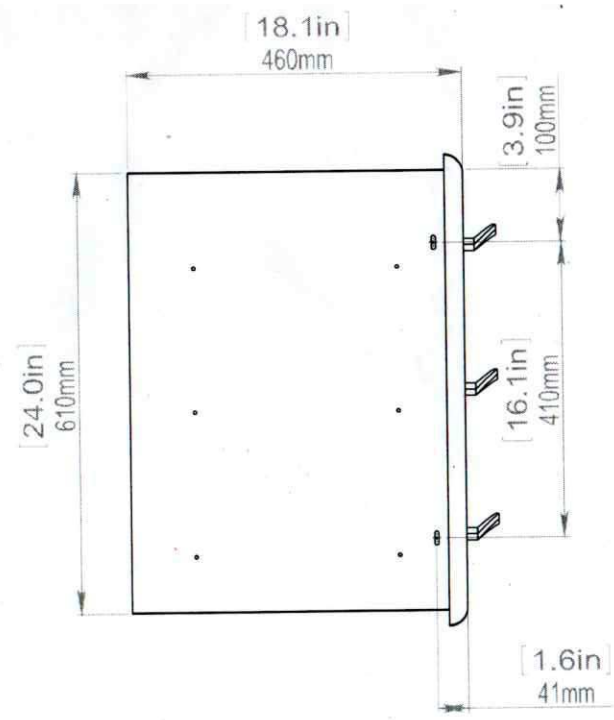

TRIPLE ACCESS DRAWER

MODEL NO : ZTAD

CUTOUT