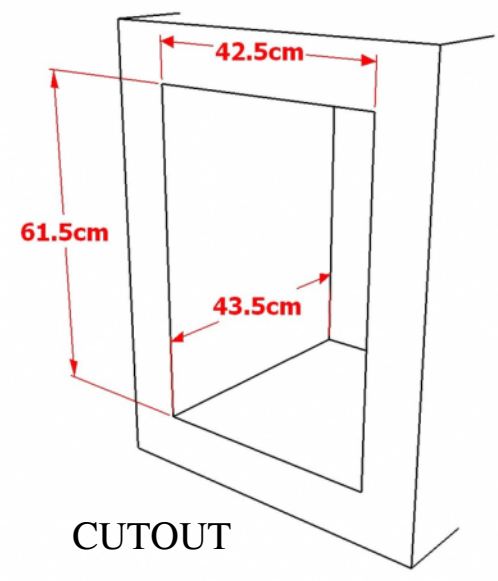

TRIPLE ACCESS DRAWER

MODEL NO : ZTAD

CUTOUT