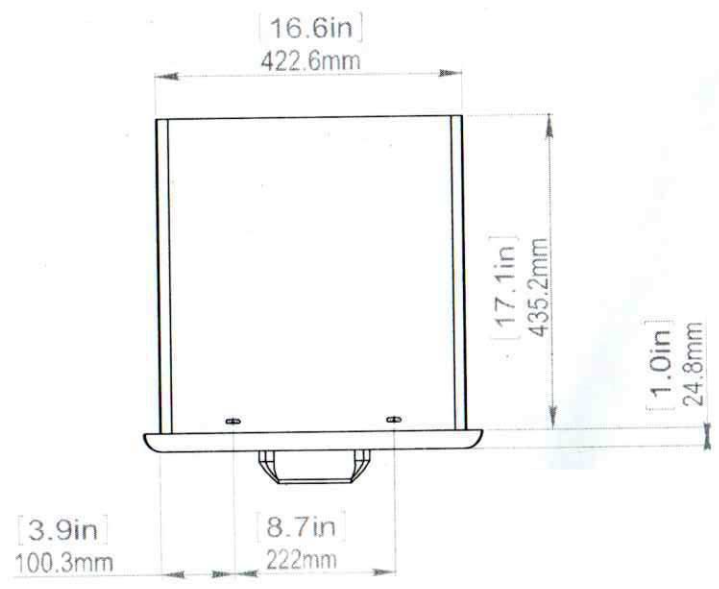

TRIPLE ACCESS DRAWER

MODEL NO : ZTAD

CUTOUT