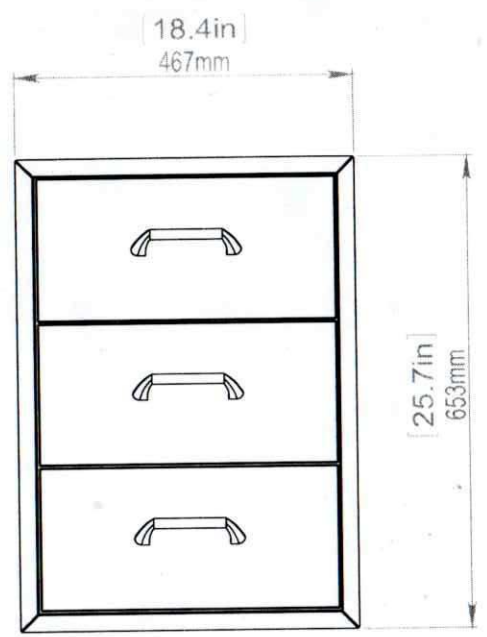

TRIPLE ACCESS DRAWER

MODEL NO : ZTAD

CUTOUT