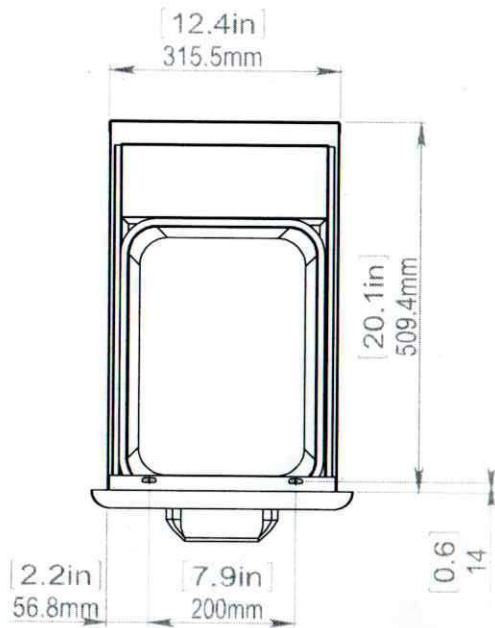

# TRASH CAN DRAWER

MODEL NO : ZTCD

CUTOUT