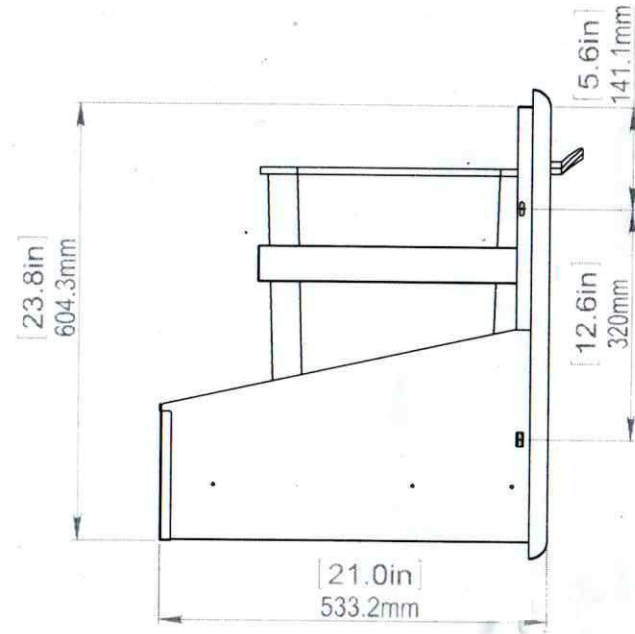

# TRASH CAN DRAWER

MODEL NO : ZTCD

CUTOUT