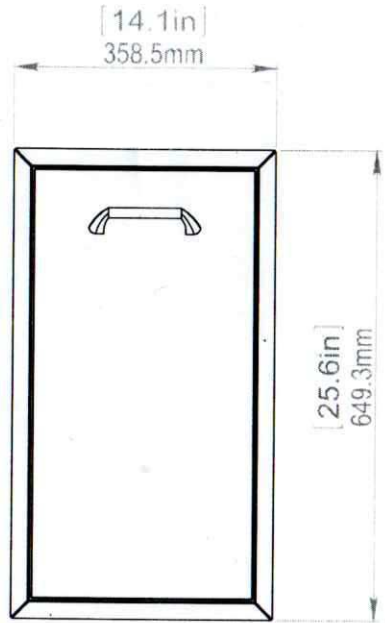

# TRASH CAN DRAWER

MODEL NO : ZTCD

CUTOUT