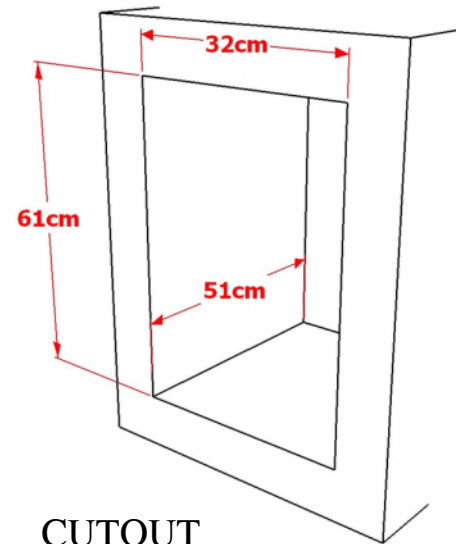

# TRASH CAN DRAWER

MODEL NO : ZTCD

CUTOUT