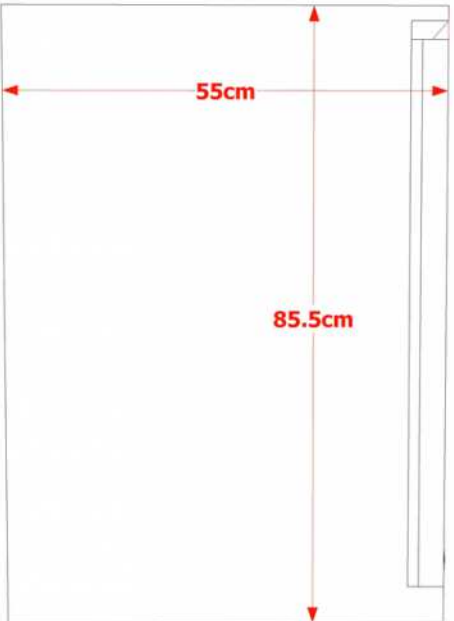

SINGLE GLASS DOOR REFRIGERATOR
MODEL NO: Z1GLLD12

FRONT VIEW

SIDE VIEW

CUTOUT