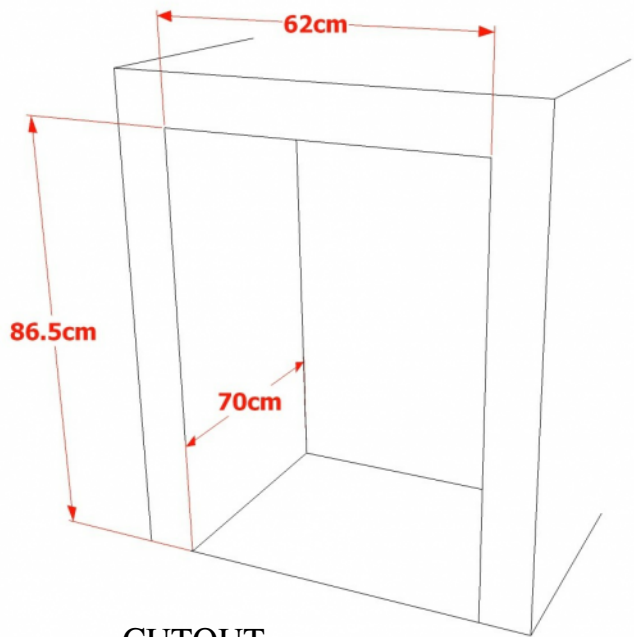

SINGLE GLASS DOOR REFRIGERATOR
MODEL NO: Z1GLLD12

FRONT VIEW

SIDE VIEW

CUTOUT