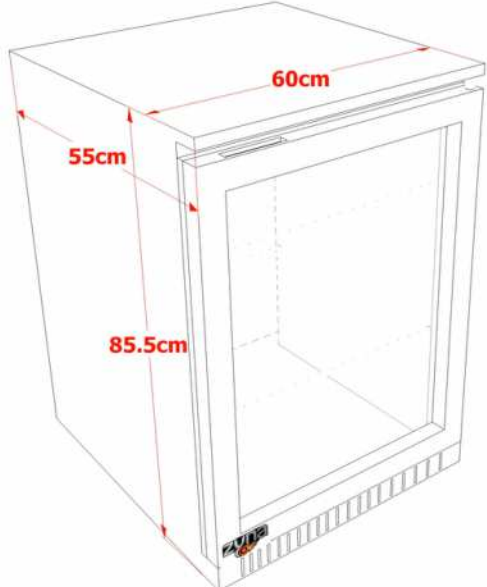

SINGLE GLASS DOOR REFRIGERATOR
MODEL NO: Z1GLLD12

FRONT VIEW

SIDE VIEW

CUTOUT