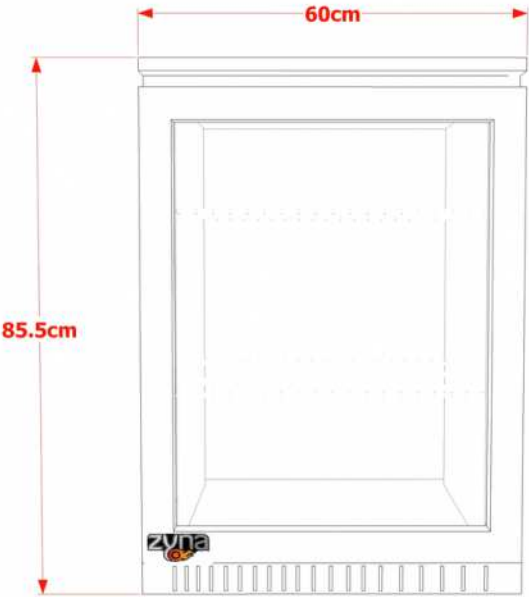

SINGLE GLASS DOOR REFRIGERATOR
MODEL NO: Z1GLLD12

FRONT VIEW

SIDE VIEW

CUTOUT