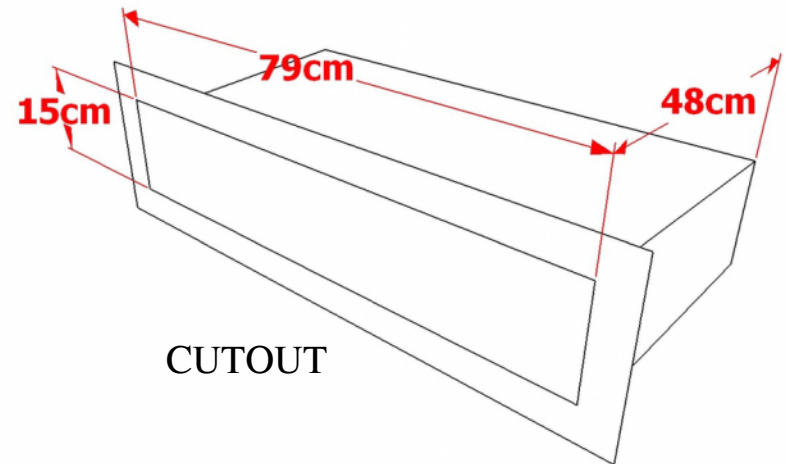

32"x7" SINGLE DRAWER
MODEL NO - ZSD327

CUTOUT