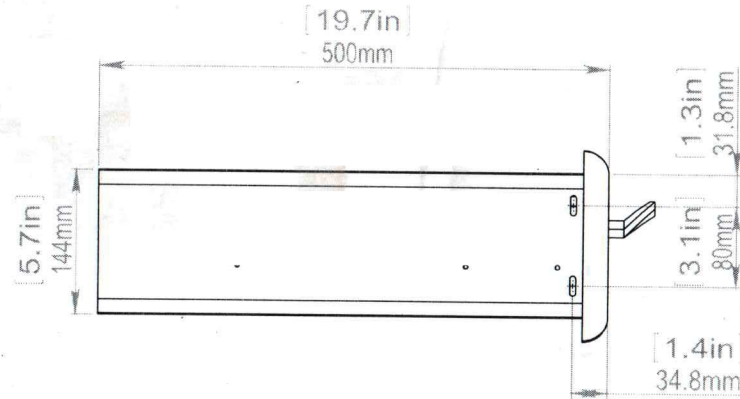

32"x7" SINGLE DRAWER
MODEL NO - ZSD327

CUTOUT