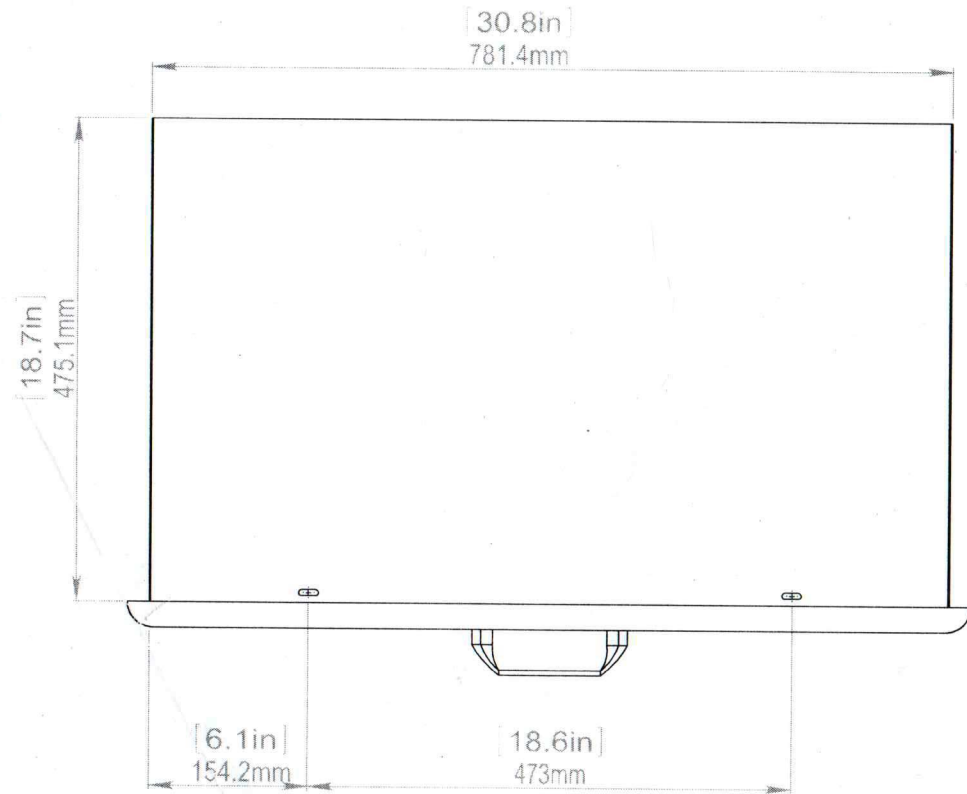

32"x7" SINGLE DRAWER
MODEL NO - ZSD327

CUTOUT