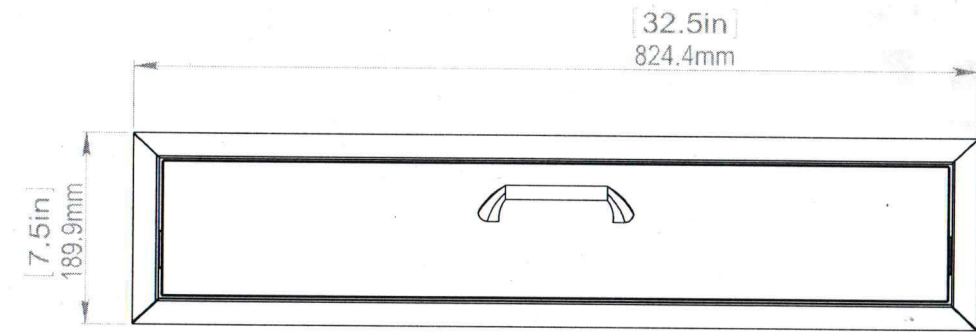

32"x7" SINGLE DRAWER
MODEL NO - ZSD327

CUTOUT