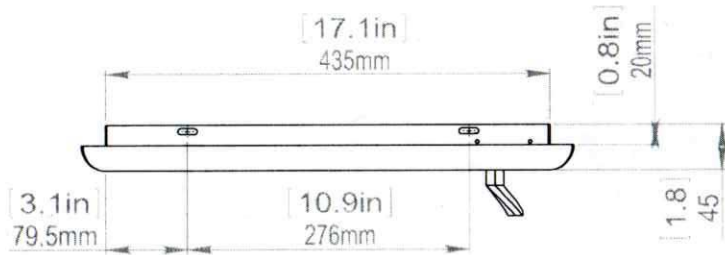

# 24"x17" SINGLE ACCESS DOOR MODEL NO - ZSA24-V

CUTOUT