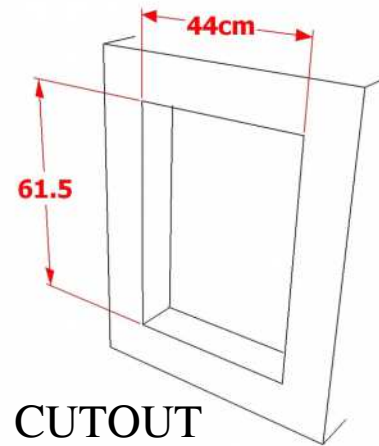

# 24"x17" SINGLE ACCESS DOOR MODEL NO - ZSA24-V

CUTOUT