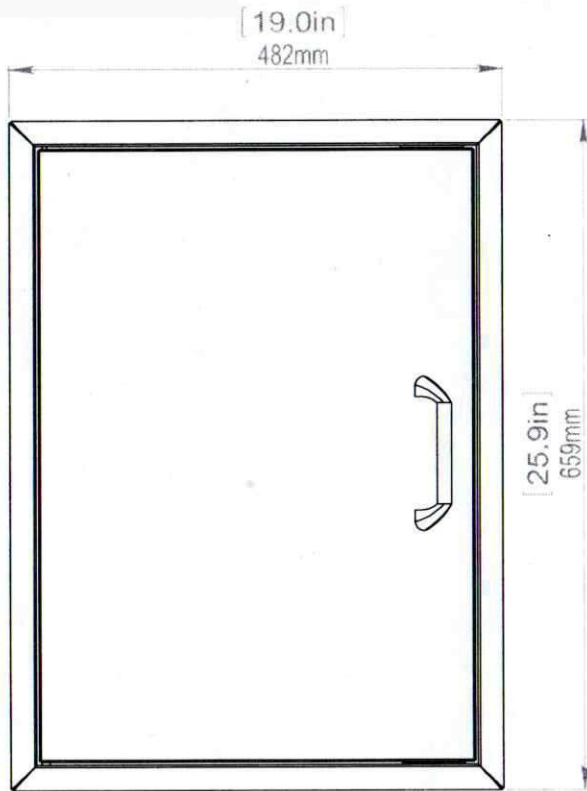

# 24"x17" SINGLE ACCESS DOOR MODEL NO - ZSA24-V

CUTOUT