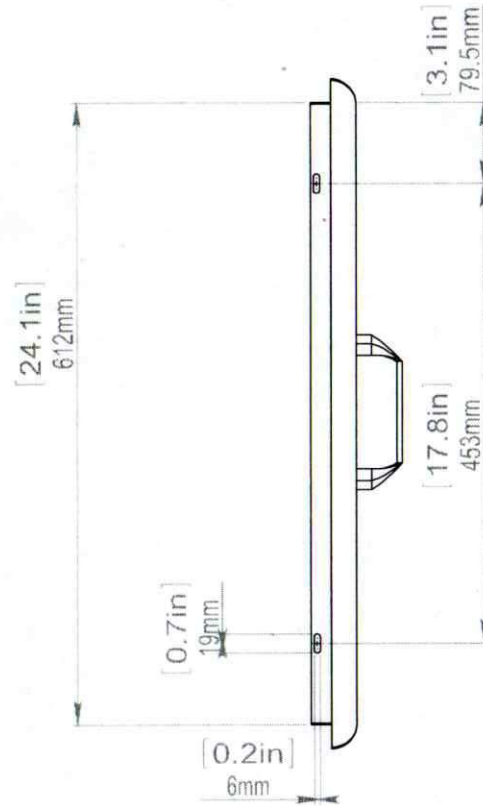

# 24"x17" SINGLE ACCESS DOOR MODEL NO - ZSA24-V

CUTOUT