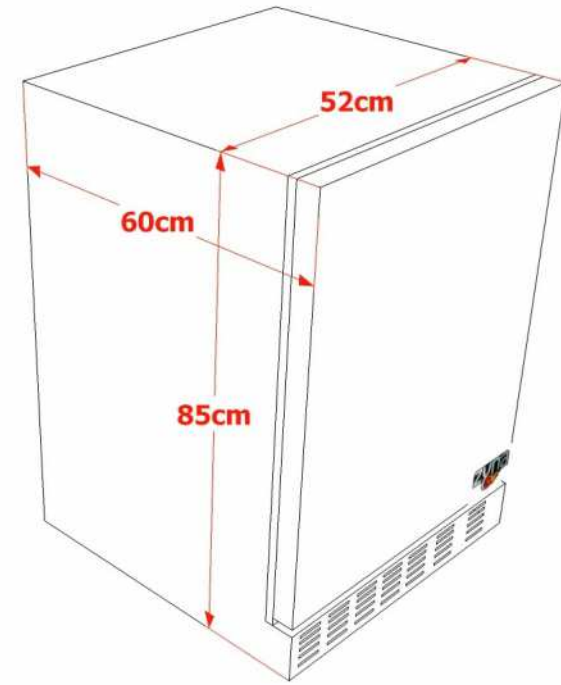

20" OUTDOOR REFRIGERATOR
MODEL NO - ZOR20

FRONT VIEW

SIDE VIEW

CUTOUT