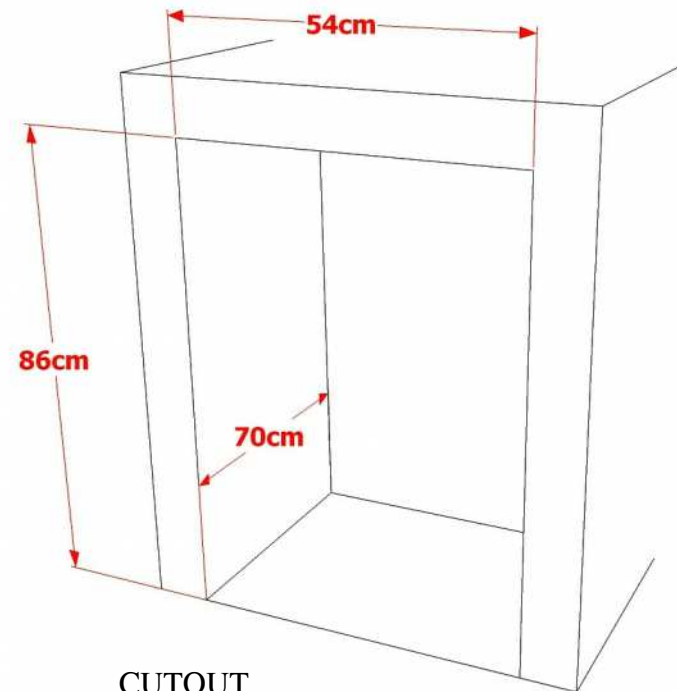

20" OUTDOOR REFRIGERATOR
MODEL NO - ZOR20

FRONT VIEW

SIDE VIEW

CUTOUT