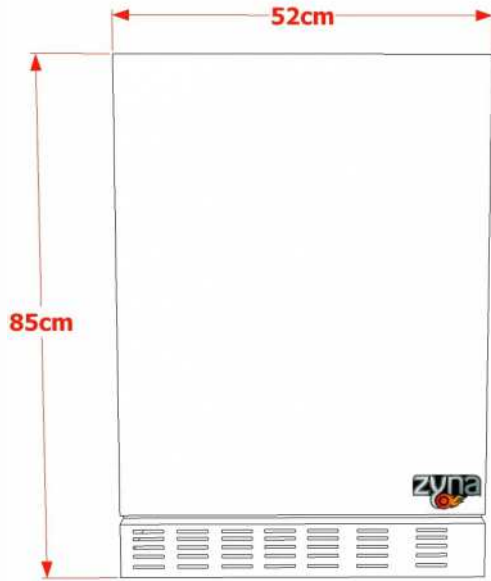

20" OUTDOOR REFRIGERATOR
MODEL NO - ZOR20

FRONT VIEW

SIDE VIEW

CUTOUT