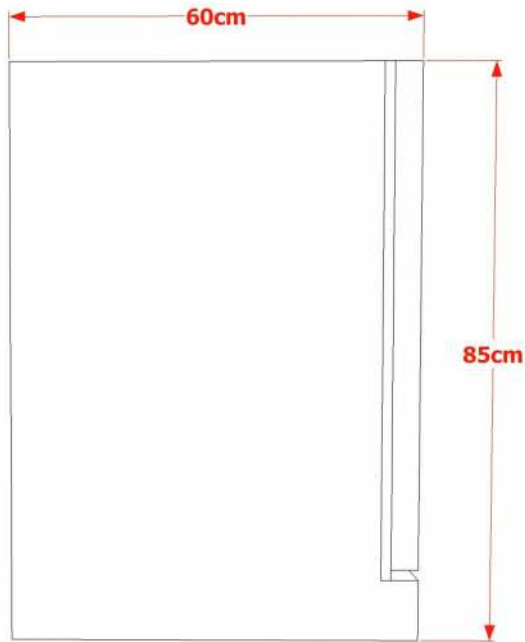

20" OUTDOOR REFRIGERATOR
MODEL NO - ZOR20

FRONT VIEW

SIDE VIEW

CUTOUT