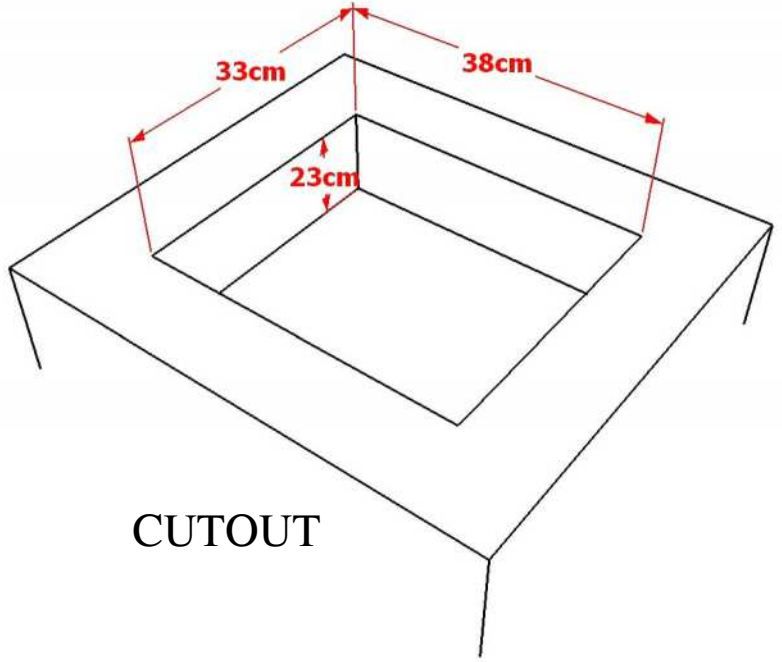

STAINLESS SINK & FAUCET  
MODEL NO - ZSSF1715

CUTOUT