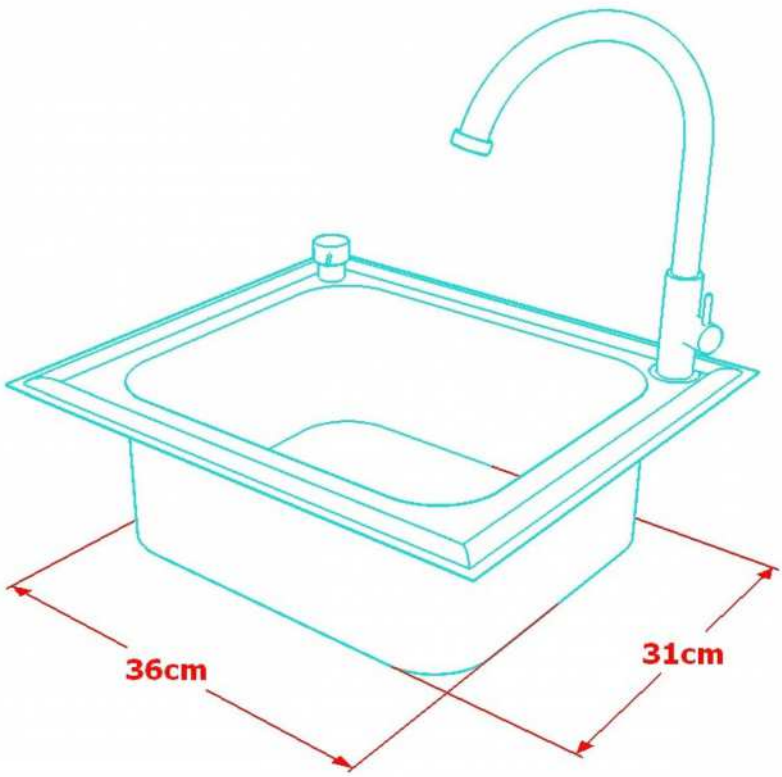

STAINLESS SINK & FAUCET  
MODEL NO - ZSSF1715

CUTOUT