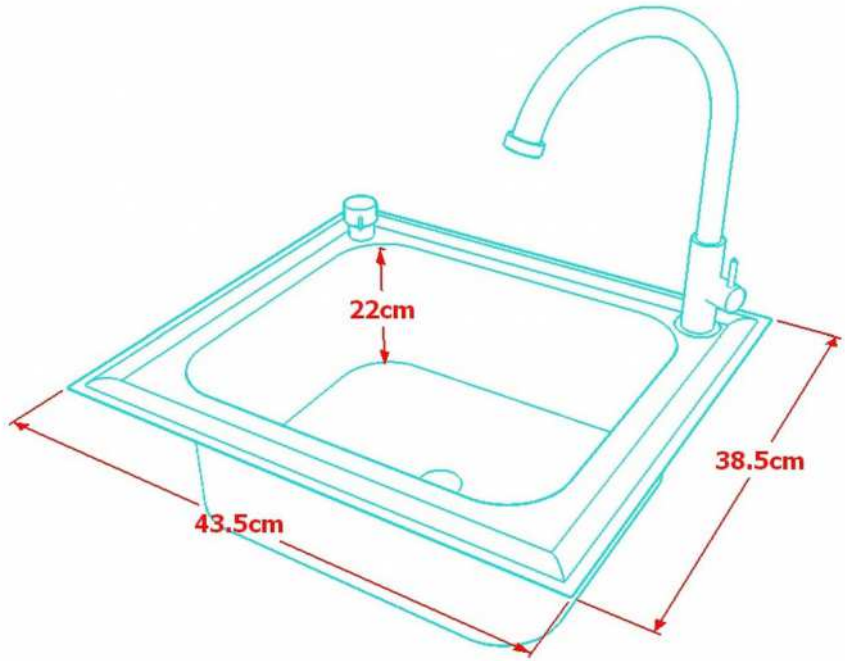

STAINLESS SINK & FAUCET  
MODEL NO - ZSSF1715

CUTOUT