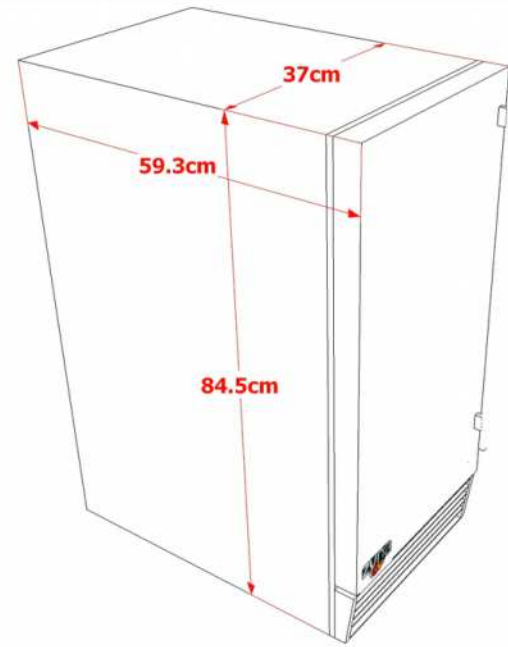

15" ICE MAKER  
MODEL NO : ZIM15

FRONT VIEW

SIDE VIEW

CUTOUT