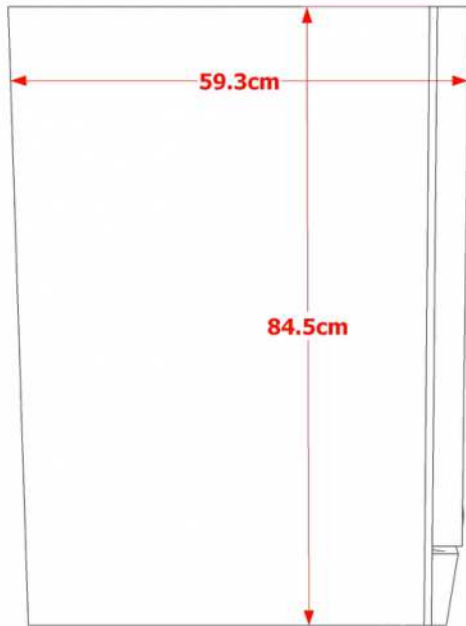

15" ICE MAKER  
MODEL NO : ZIM15

FRONT VIEW

SIDE VIEW

CUTOUT