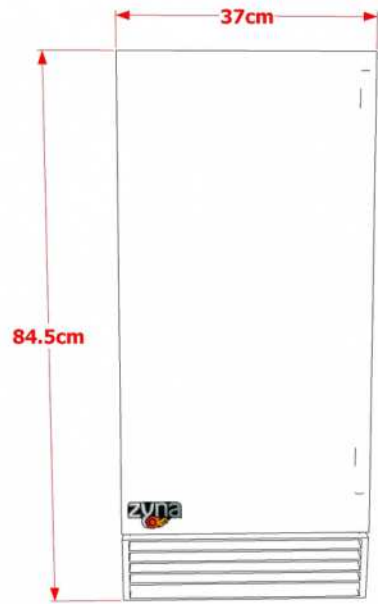

15" ICE MAKER  
MODEL NO : ZIM15

FRONT VIEW

SIDE VIEW

CUTOUT