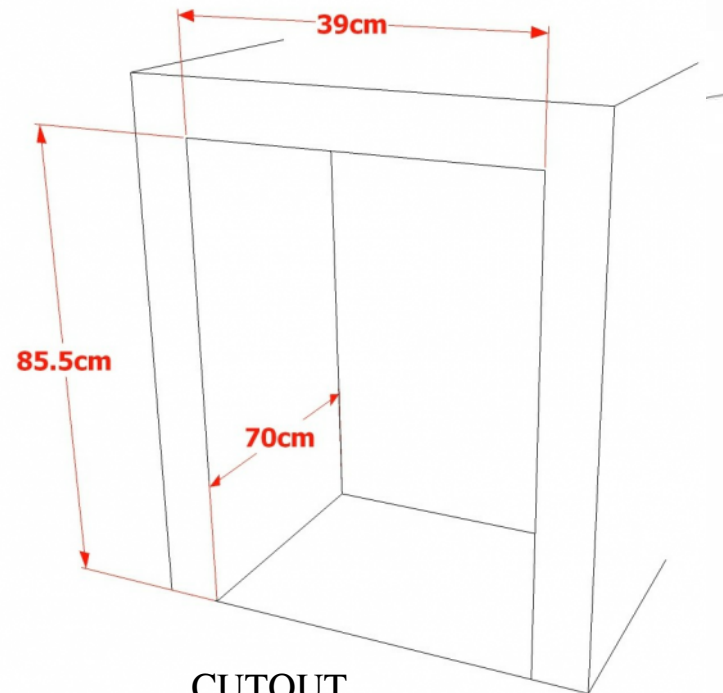

15" ICE MAKER  
MODEL NO : ZIM15

FRONT VIEW

SIDE VIEW

CUTOUT